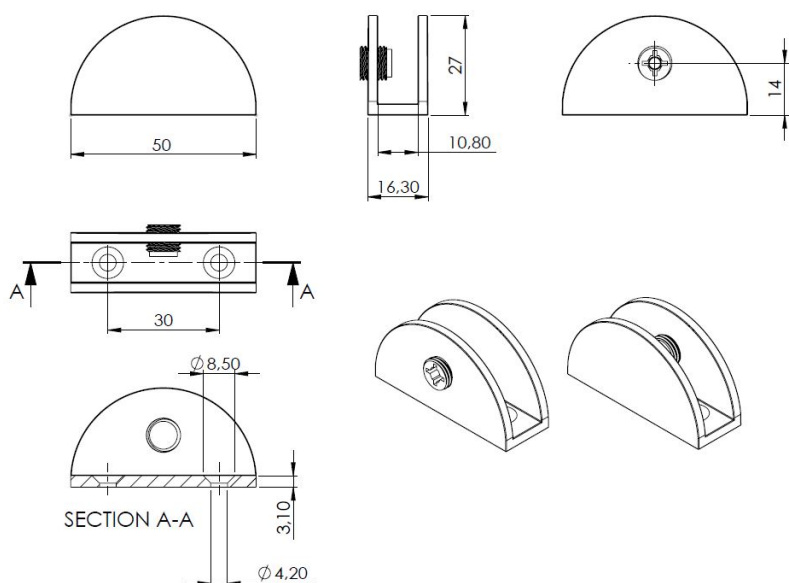

PRODUCT SHEET

Description:

Shelf Support "Half-Moon", SS-Look, 50x27x16mm, 4-8mm Glass, W/2 Mounting Holes $\varnothing$ 4mm, Tightning Screw W/Hex Hole 4mm

Item number:

22.02.573-1

Units	Box	Carton	HS Code	Barcode
Pcs.	1	200	8302420090	
				5704866080033

SISO A/S

Mileparken 11
DK-2740 Skovlunde
Denmark
VAT: DK 24786013

Phone +45 45 830 900

www.siso.dk
siso@siso.dk

Danske Bank
Nytorv Branch
Copenhagen
SWIFT: DABADKKK

Account no.
4180 3112 112936
IBAN Account
DK7230003112112936